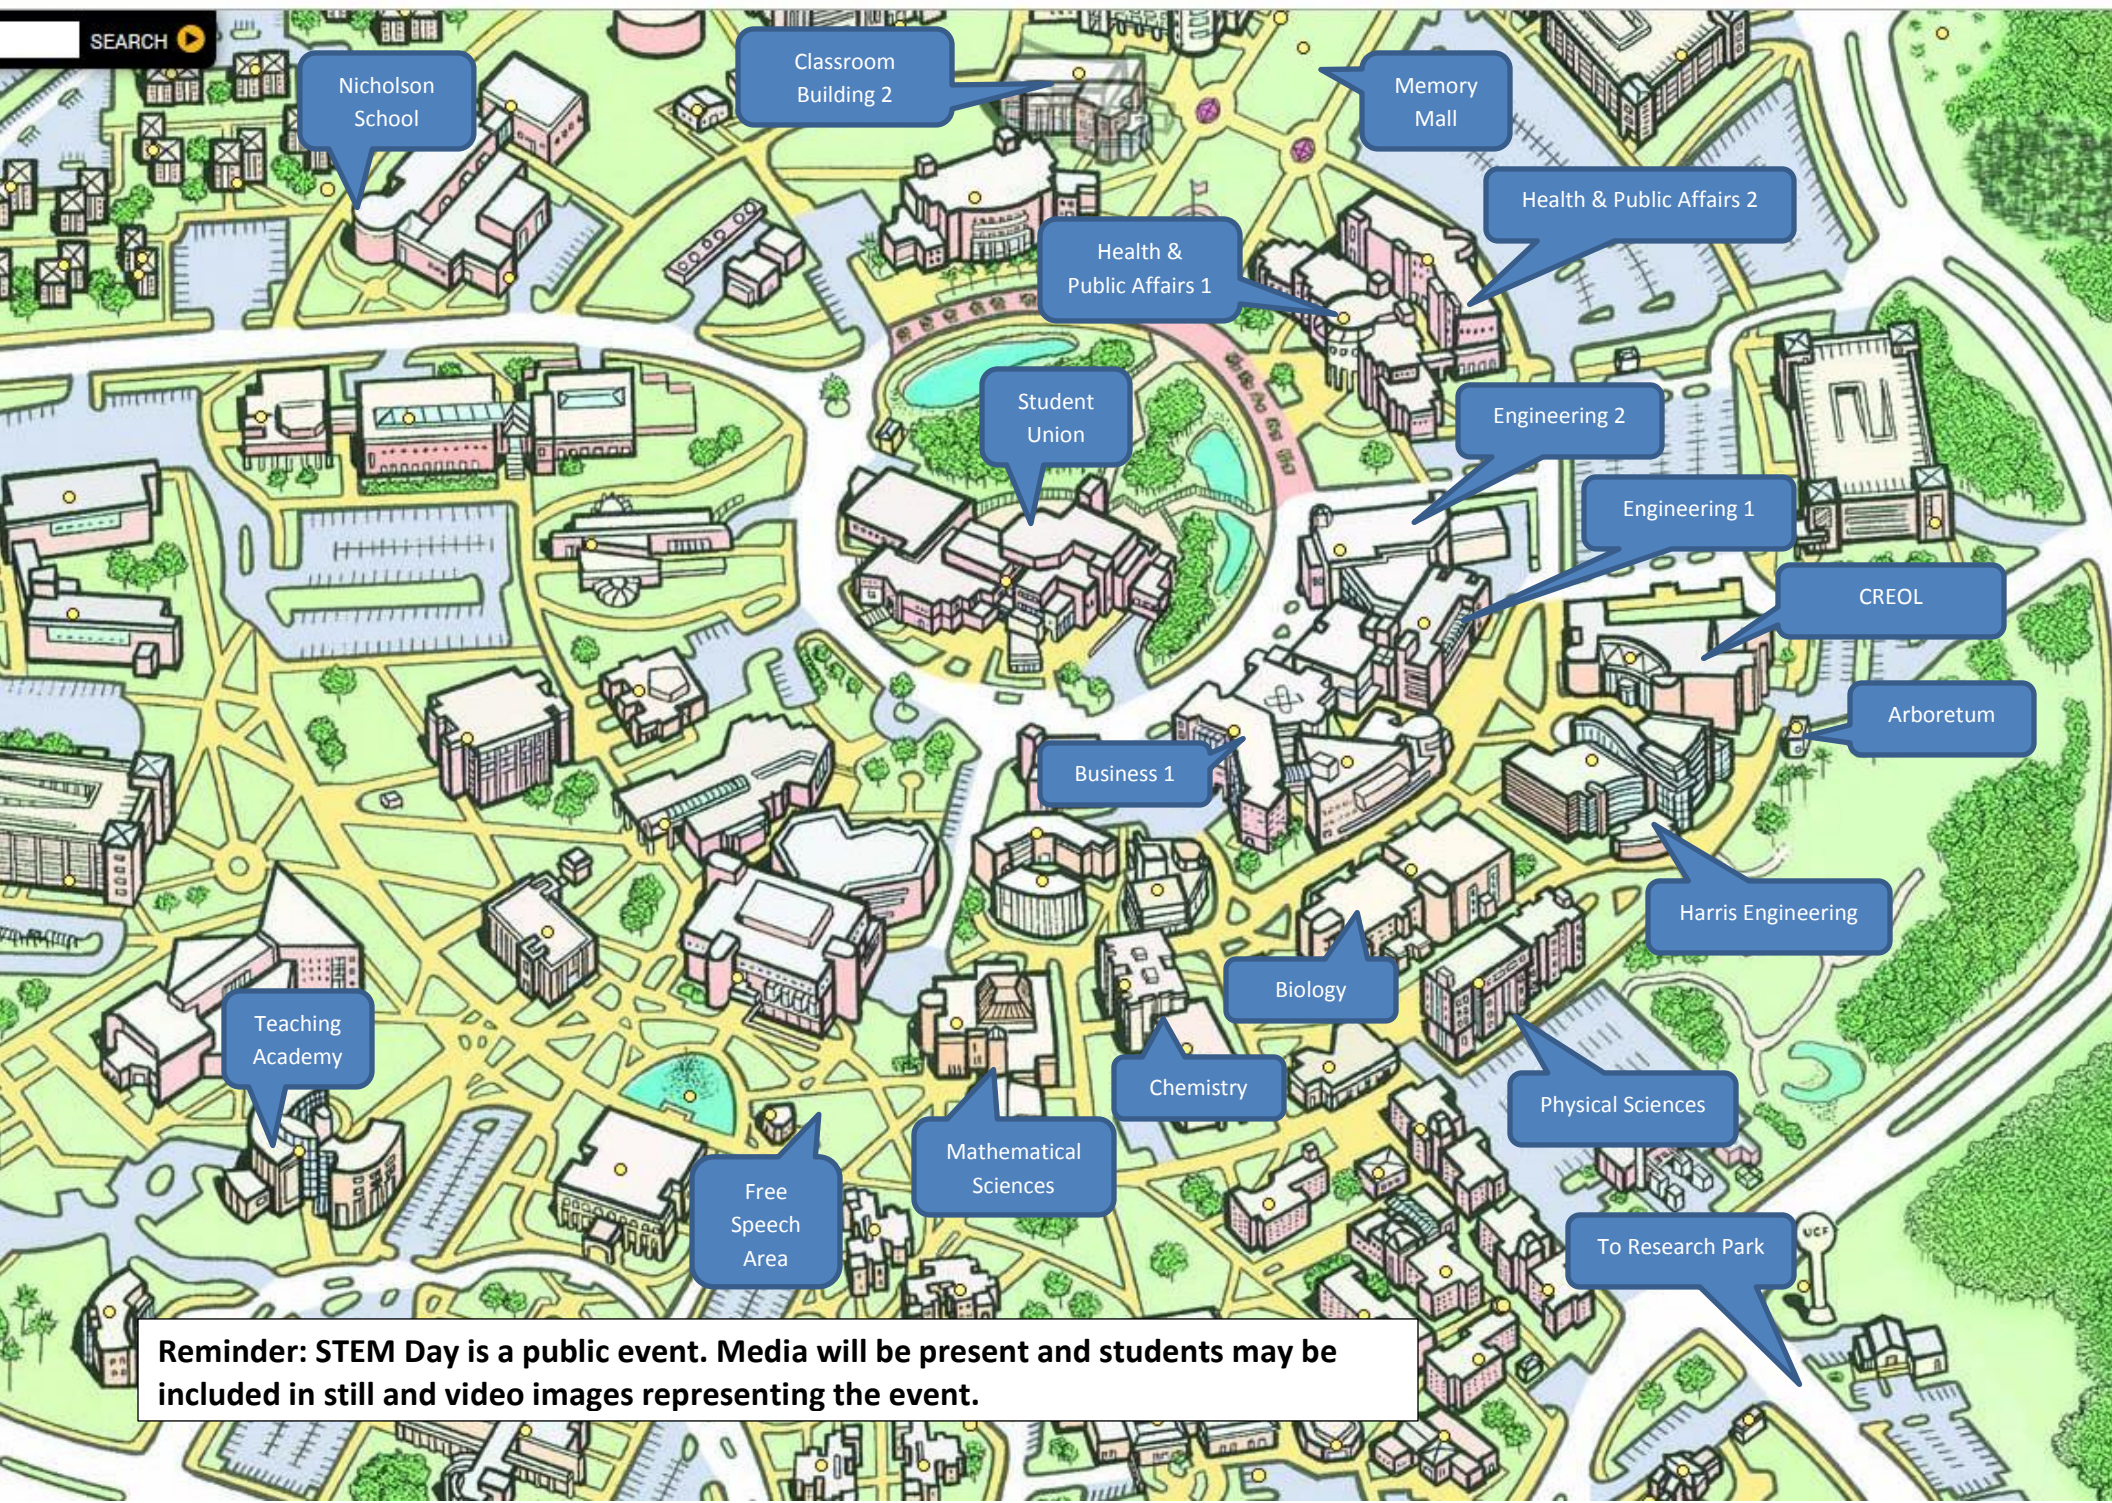

STEM Day Activity Map

Reminder: STEM Day is a public event. Media will be present and students may be included in still and video images representing the event.